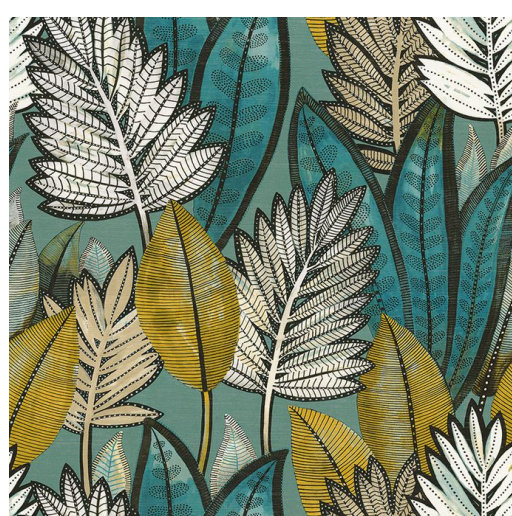

Sabal Wallpaper 7468 50385

Casamance

Status	Indent	Composition	NON WOVEN HEAVY VINYL	Martindale	—
Brand	<u>Casamance</u>	Width	70cm / 27.6"	Wyzenbeek	—
Collection	Manille	Weight	280.0g/m / 256g/yd	Colourfastness	—
Country of Origin	ITALY	Horizontal Repeat	—	Fire Retardancy	—
Finishes	—	Vertical Repeat	64cm / 25.2"	Environmental	—
		Roll Length	10m / 10.9yd		

Care Instructions

 Washable

Usage

 Wall Covering

Attributes

Straight Match

Strippable

Paste The Wall

Good Lightfastness

Colours

7468 01 62

7468 02 64

7468 03 66

7468 04 68