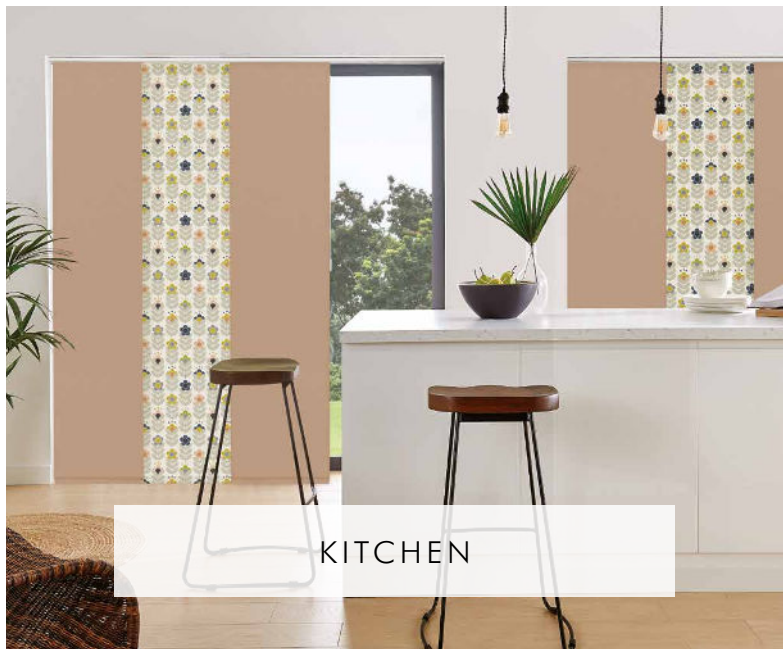

Designed not only to be long lasting and look beautiful, Panel blinds are also energy efficient, reducing solar gain during the summer months and helping to insulate your home through the winter.

KITCHEN