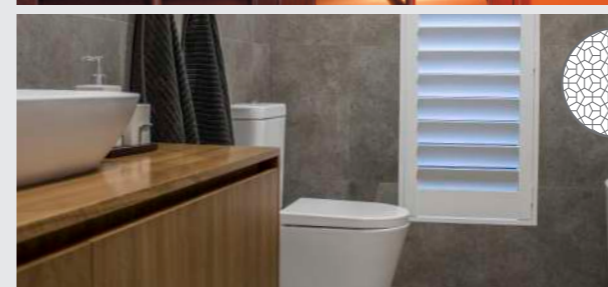

THERMO 25

Thermo 25 poly planation shutters are hard wearing and moisture resistant which make them ideal for wet areas such as the bathroom, kids bedroom, kitchen and laundry. This poly product will not warp, crack or chip either making Bayview the most durable shutter on the market.