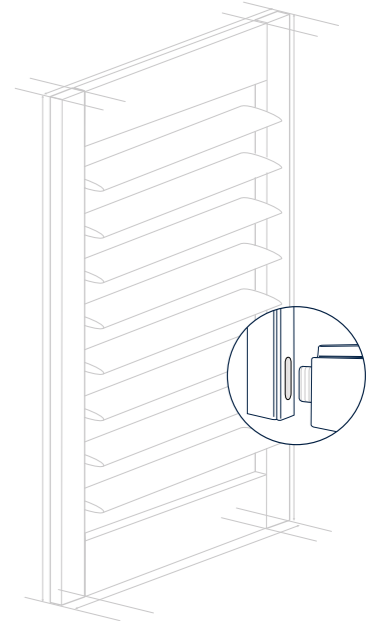

PREMIUM BASSWOOD

Premium Basswood timber does not crack or dent easily and provides the option of unlimited decorative and shaped framing options. With a comprehensive palette of stained and painted colours, the possibilities are endless making Bayview the most bespoke shutter on the market.