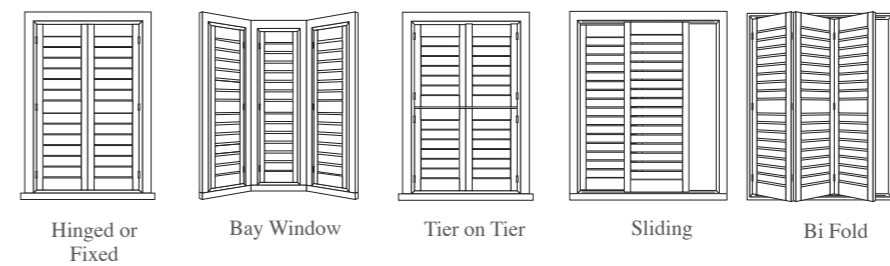

SELECTION GUIDE

MOUNTING OPTIONS