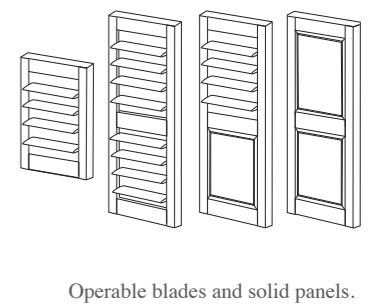

PANEL OPTIONS