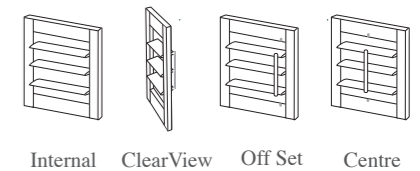

BLADE TILT OPTIONS