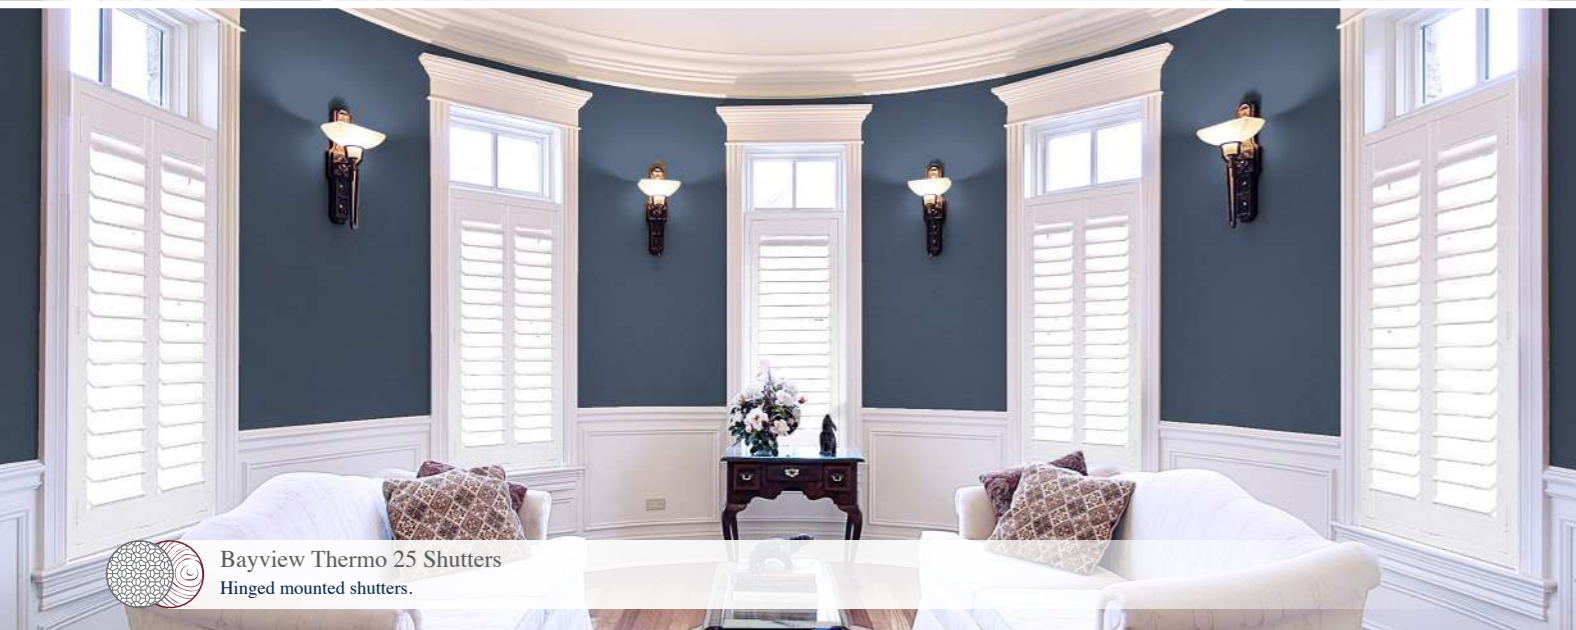

COMPREHENSIVE & CONVENIENT

Complete control of light and mood

Each panel can be adjusted to filter light and sound as per your mood and weather conditions to enhance and control your living areas. Bayview shutters will let natural light in and keep unwanted attention or noise out making them ideal for that afternoon rest on the weekend. This premium product will provide you with peace, ease and privacy without compromising on view and light.

No fuss and low maintenance

Bayview shutters are made with quality craftsmanship to ensure longevity and minimal user maintenance. Unlike other window solutions, Bayview are virtually fuss free too! These shutters are very quick and easy to clean and are excellent for dust allergy sufferers making them a great solution for busy families.

Comprehensive customisation

Bayview shutters are manufactured to suit all window shapes and sizes because this premium product is custom made to suit any window.

This versatile range comes 3 materials to ensure that you get the most value and life out of your product in wet, dry or high usage areas. Bayview also has an extensive range of paint colours and stains to ensure that not only does it function but looks good!

Insulated and economical

Bayview will keep you cool during summer and help retain the heat during the winter making them a perfect solution to reduce your bills.

Family friendly and reinforced

Bayview shutters are versatile, they sit elegantly in your lounge room or master bedroom but are sturdy enough for harsh weather conditions, pets, children, high usage and wet areas. They also have mortise and tenon joints for stronger wider panels and are hypoallergic for comfort.

PREMIUM BASSWOOD